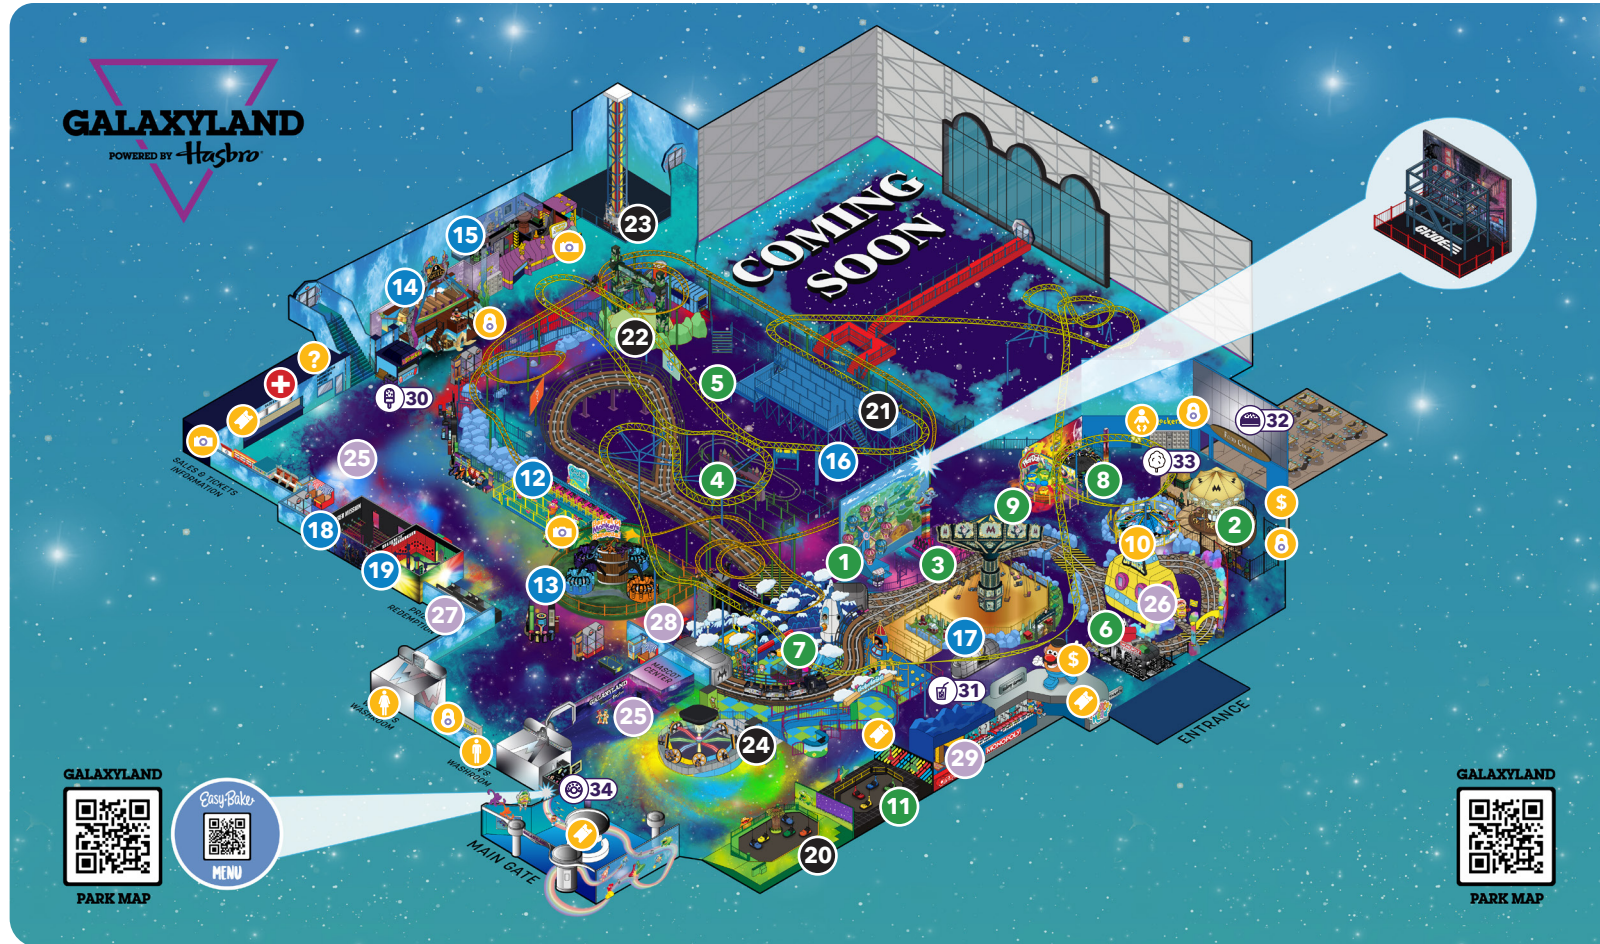

## BEGINNER RIDES

- 1 Flight to Equestria
- 2 Monopoly Pass Go Carousel
- 3 Rainbow Bounce
- 4 Dragon Wagon
- 5 Galactic Rodeo
- 6 Monopoly Railroad
- 7 Chutes and Ladders Climb and Slide Park
- 8 Micro Machines Motojump
- 9 Dizzy Doh Dohs
- 10 Micro Machines Aero
- 11 Sorry! Sliders Bumper Cars

## INTERMEDIATE RIDES

- 12 Cootie Coaster
- 13 Barrel of Monkeys
- 14 Mr. Potato Head Golden Galley
- 15 Quirks in the Works
- 16 GI Joe: Ninja Training
- 17 Monopoly Flight of Fortune
- 18 GI Joe: Laser Mission
- 19 Super Simon

## ADVANCED RIDES

- 20 Hungry Hungry Hippos Feeding Frenzy
- 21 Galaxy Orbiter
- 22 HAVOC
- 23 Space Shot
- 24 Trouble Twist

## OTHER ATTRACTIONS

- 25 Mascot Center
- 26 Party Room
- 27 Redemption Prize Centre
- 28 GI Joe: Climb and Conquer
- 29 Wall Games