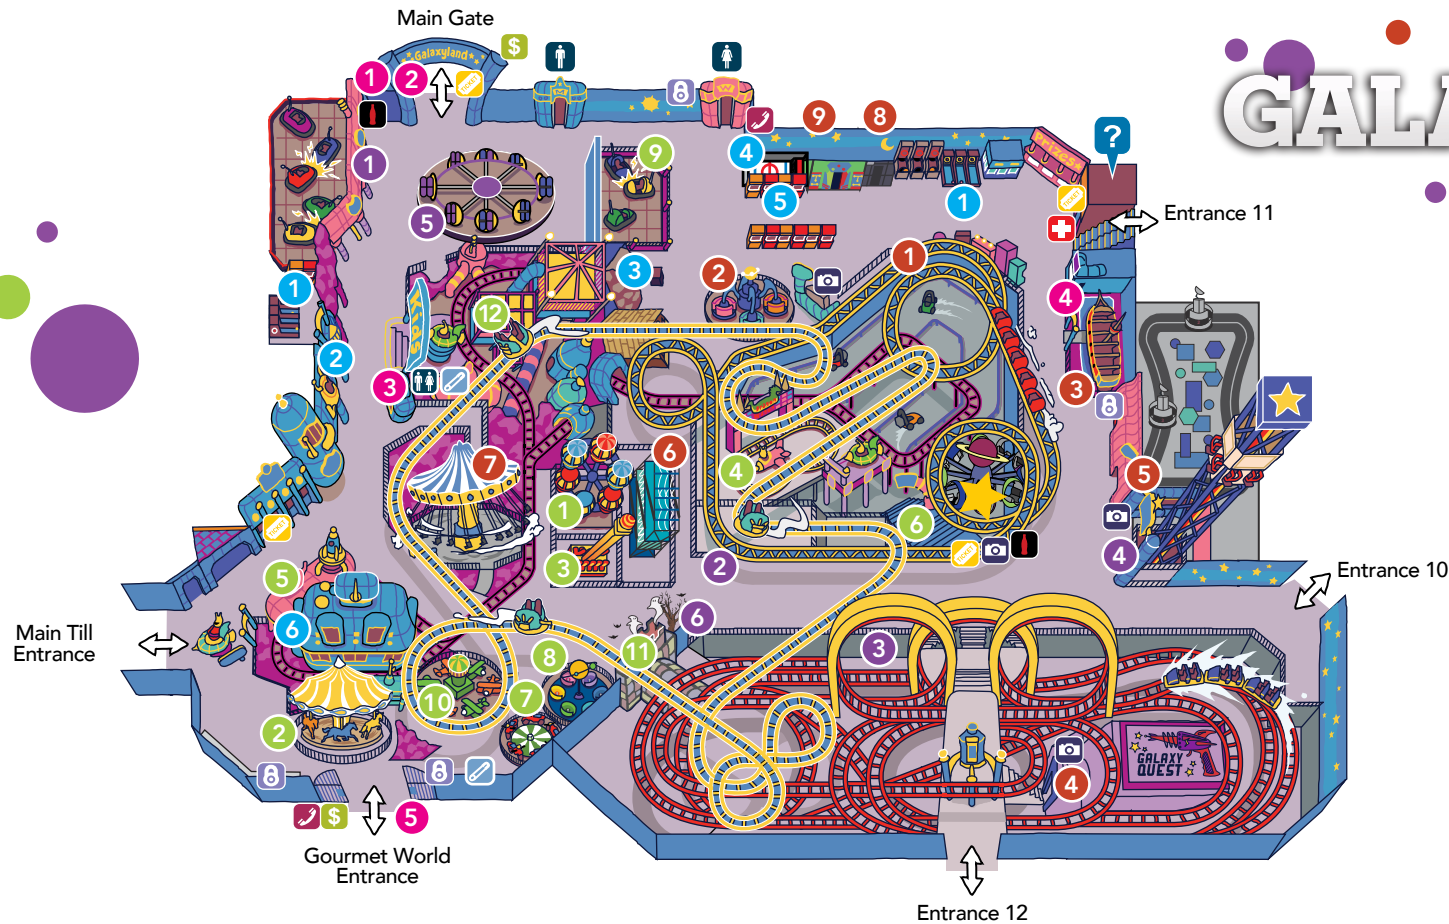

## SERVICES

-  Smarte Carte Lockers
-  First Aid
-  Telephones
-  ATM
-  Action Photos
-  Family Changeroom
-  Tickets
-  Guest Information
-  Washrooms
-  Coca-Cola Freestyle

## BEGINNER RIDES

- |    |                      |
|----|----------------------|
| 1  | Balloon Race         |
| 2  | Carousel             |
| 3  | Cosmic Bounce        |
| 4  | Dragon Wagon         |
| 5  | Galaxy Express       |
| 6  | Galaxy Raceway       |
| 7  | Motojump             |
| 8  | Solar Spinner        |
| 9  | Space Bump           |
| 10 | 35th Aero Squadron   |
| 11 | Fun House            |
| 12 | Galaxy Kids Playpark |

## INTERMEDIATE RIDES

- |   |                      |
|---|----------------------|
| 1 | Autosled             |
| 2 | Cosmic Spinner       |
| 3 | Flying Galleon       |
| 4 | Galaxy Quest         |
| 5 | Quirks in the Works  |
| 6 | Ropes Quest          |
| 7 | Swing of the Century |
| 8 | Lazer Vault          |
| 9 | Time Freak           |

## OTHER ATTRACTIONS

- |   |                         |
|---|-------------------------|
| 1 | NewPlay Arcade Games    |
| 2 | Wall Games              |
| 3 | Rock 'N Wall            |
| 4 | Hockey Showdown         |
| 5 | Redemption Prize Centre |
| 6 | Party Rooms             |